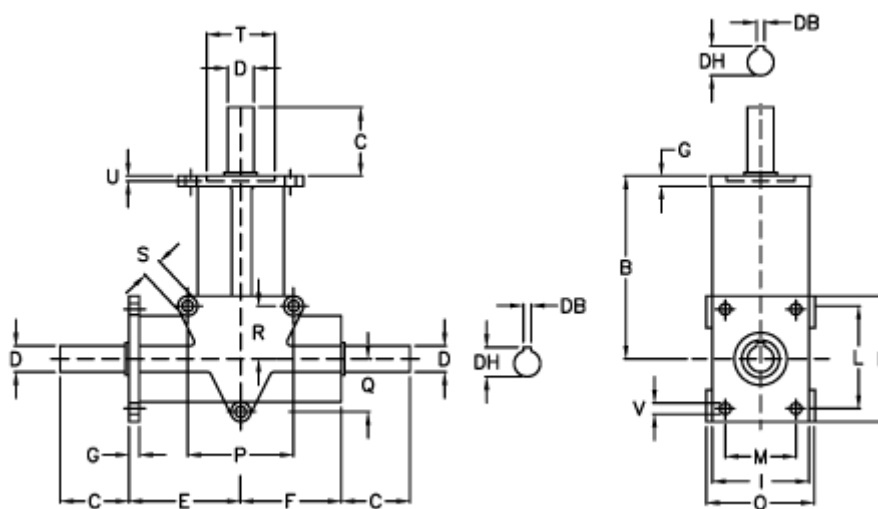

Article number: 2944108002100

Description: Bevel gear RAN 8DA i=2

Measures

B	= 60	G = 5	Q	= 16
C	= 15	H = 40	R	= 16
DB	= -	I = 32	S	= 5.2
Description	= RAN 8	L = 30	T H7	= 22
DH	= -	M = 22	U	= 2.5
D h6	= 8	N = 4.2	V	= 4.2
E	= 34	O = 33	Weight (kg)	= 0.3
F	= 27	P = 32		